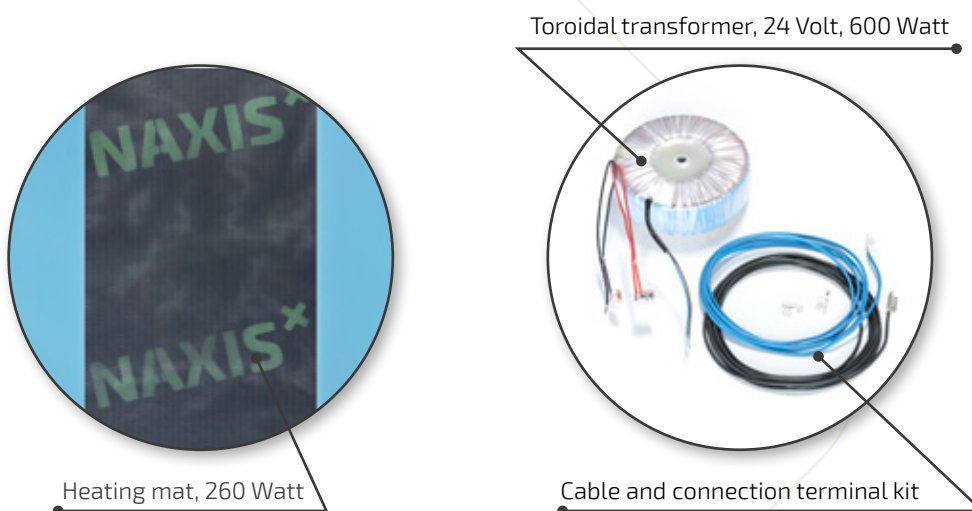

✖ Accessories and installation material

for the NAXIS Luxury Line temperature-controlled wall systems for 24 Volt or alternatively 36 Volt operation:

✖ Accessories and installation material for 24-Volt operation:

Order number	Dimensions	Description
0793300010	L: 200 cm x W: 60 cm	2 heating mats, each 260 Watt
0793900000	1 pc	Thermostat
0793900049	1 pc	Toroidal transformer 24 Volt, 600 Watt
0793900042	1 pc	Inrush current limiter
00353000020-2	1 set	Cable and connection terminal kit

✖ Accessories and installation material for 36-Volt operation:

Order number	Dimensions	Description
0793300043	L: 200 cm x W: 60 cm	2 heating mats, each 260 Watt
0793900059	1 pc	Power supply unit UP 36-800, 36 Volt, 800 Watt
0793900065	1 pc	Rod radio antenna
0793900046	1 pc	Wireless thermostat HT-R110
00353000020-2	1 set	Cable and connection terminal kit