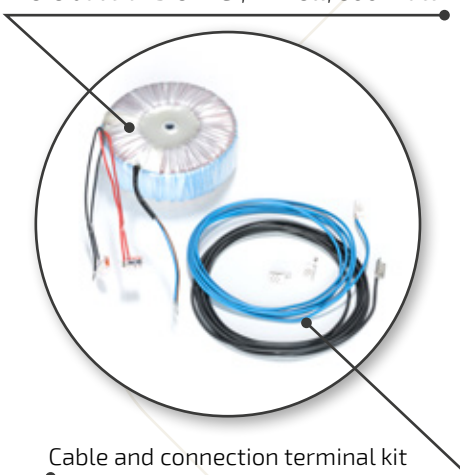

Cable and connection terminal kit

✕ Accessories and installation material for 24-Volt operation:

Order number	Dimensions	Description
0793300010	L: 200 cm x W: 60 cm	2 heating mats, each 260 Watt
0793900000	1 pc	Thermostat
0793900049	1 pc	Toroidal transformer 24 Volt, 600 Watt
0793900042	1 pc	Inrush current limiter
00353000020-2	1 set	Cable and connection terminal kit